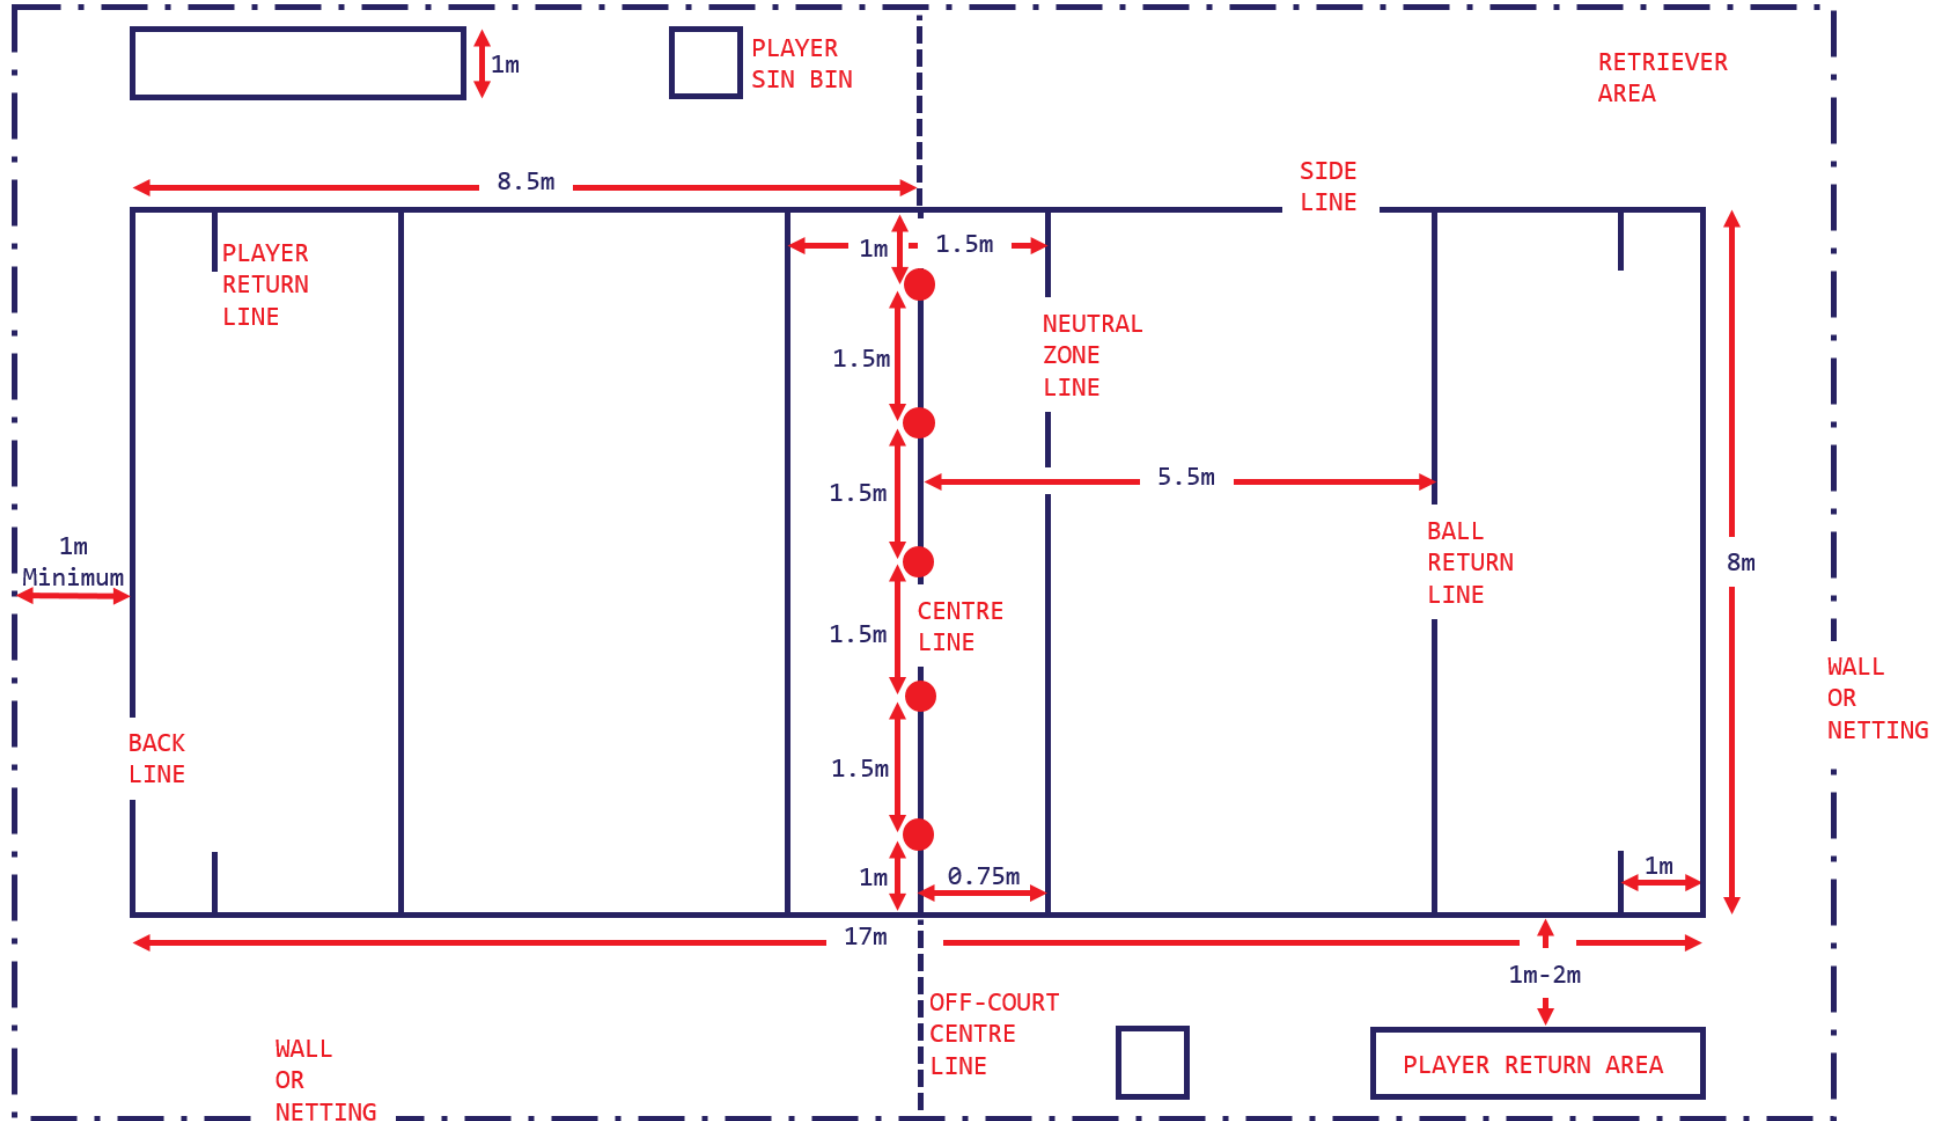

ADULT & UNDER 16's DODGEBALL COURT DIMENSIONS

COURT LENGTH

16m Minimum - 17.99m Maximum

If hall space is 19m or above use 17m court length with minimum 1m retriever area each end

If hall space is between 18m and 19m use 1m retriever area each end plus remainder as court length

If hall space is under 18m play full wall to wall

UNDER 13 's DODGEBALL COURT DIMENSIONS

COURT LENGTH
16m Minimum - 17m Maximum

*Recommended additional contested ball lines for under 13's

UNDER 11 's / 9 's DODGEBALL COURT DIMENSIONS

COURT SIZE

Use of outside lines of badminton court are recommended for outside court markings

*Recommended additional contested ball lines