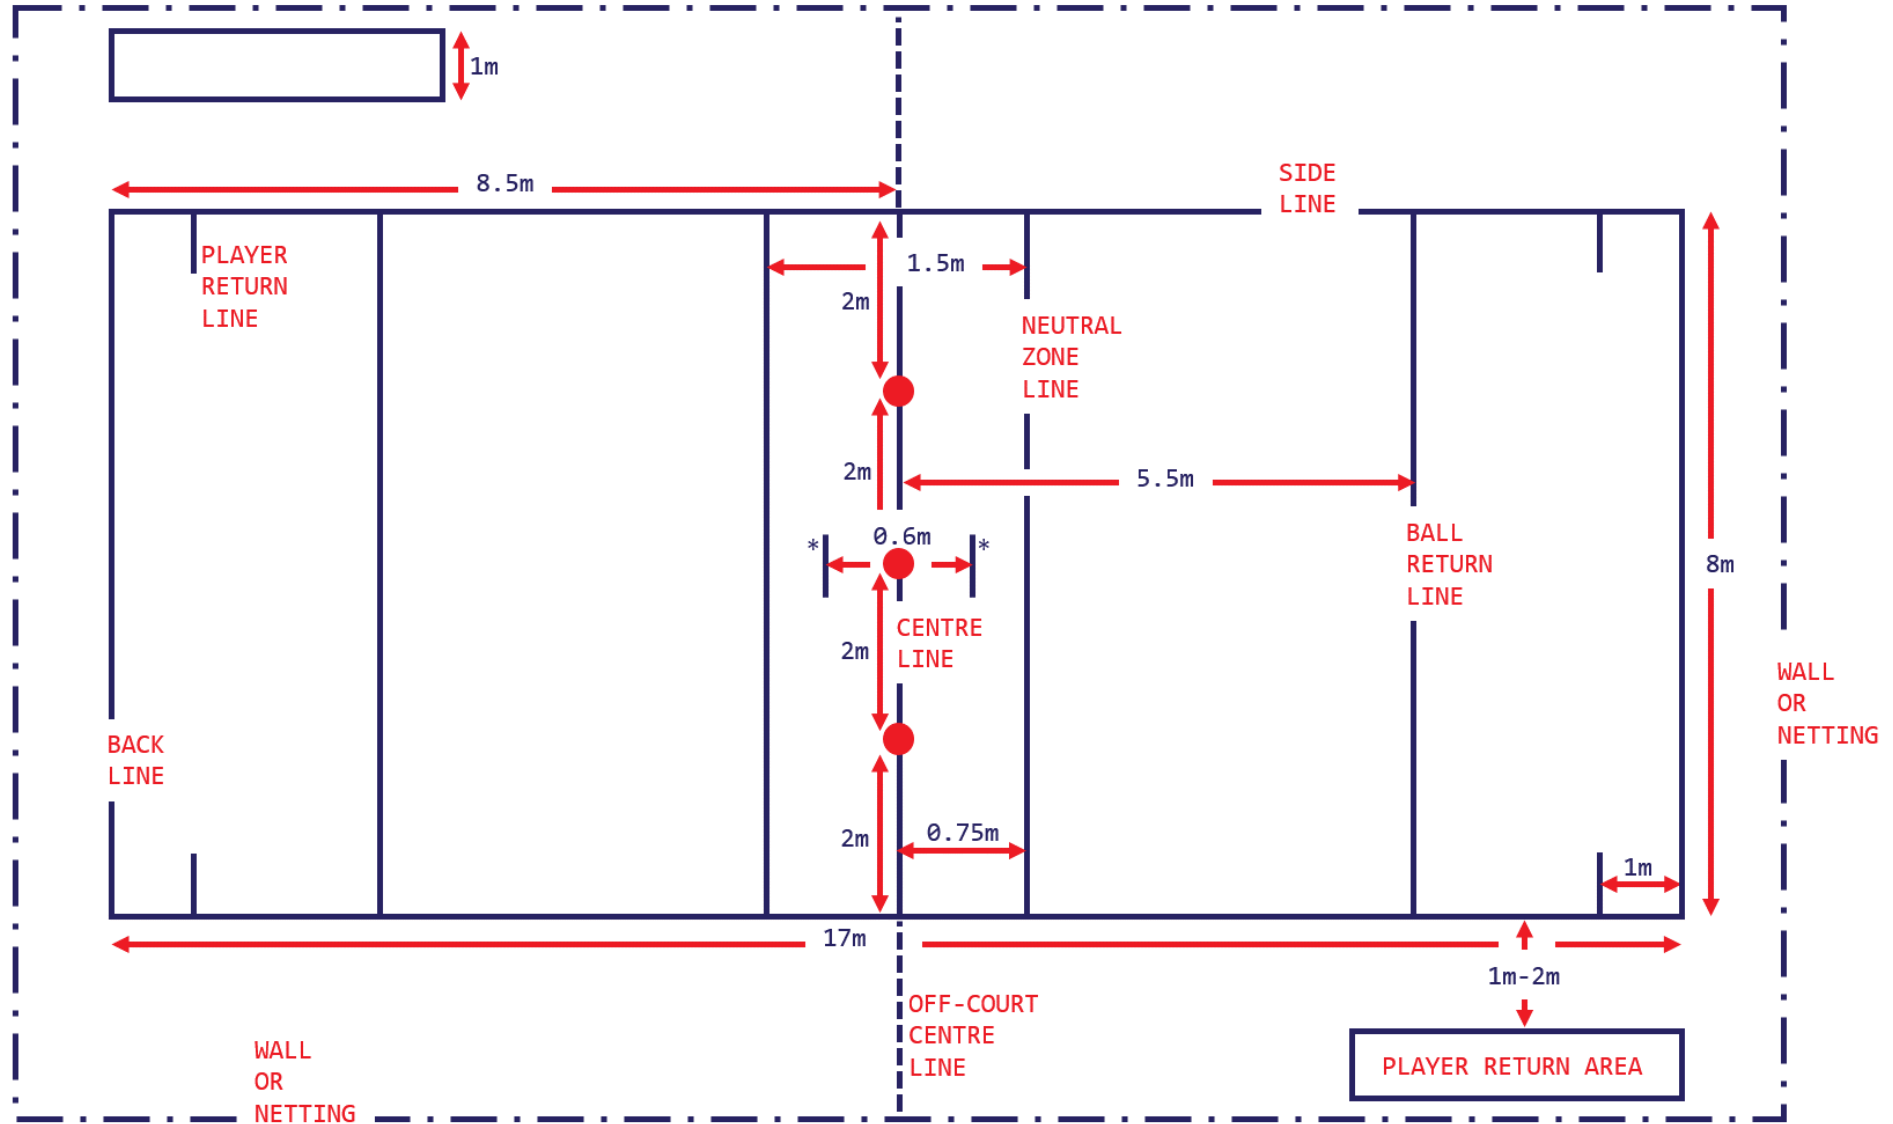

ADULT & UNDER 16's DODGEBALL COURT DIMENSIONS

COURT LENGTH

16m Minimum - 17.99m Maximum

If hall space is 19m or above use 17m court length with minimum 1m retriever area each end

If hall space is between 18m and 19m use 1m retriever area each end plus remainder as court length

If hall space is under 18m play full wall to wall

UNDER 13 's DODGEBALL COURT DIMENSIONS

COURT LENGTH
16m Minimum - 17m Maximum

*Recommended additional contested ball lines for under 13's

UNDER 11 's / 9 's DODGEBALL COURT DIMENSIONS

COURT SIZE

Use of outside lines of badminton court are recommended for outside court markings

*Recommended additional contested ball lines