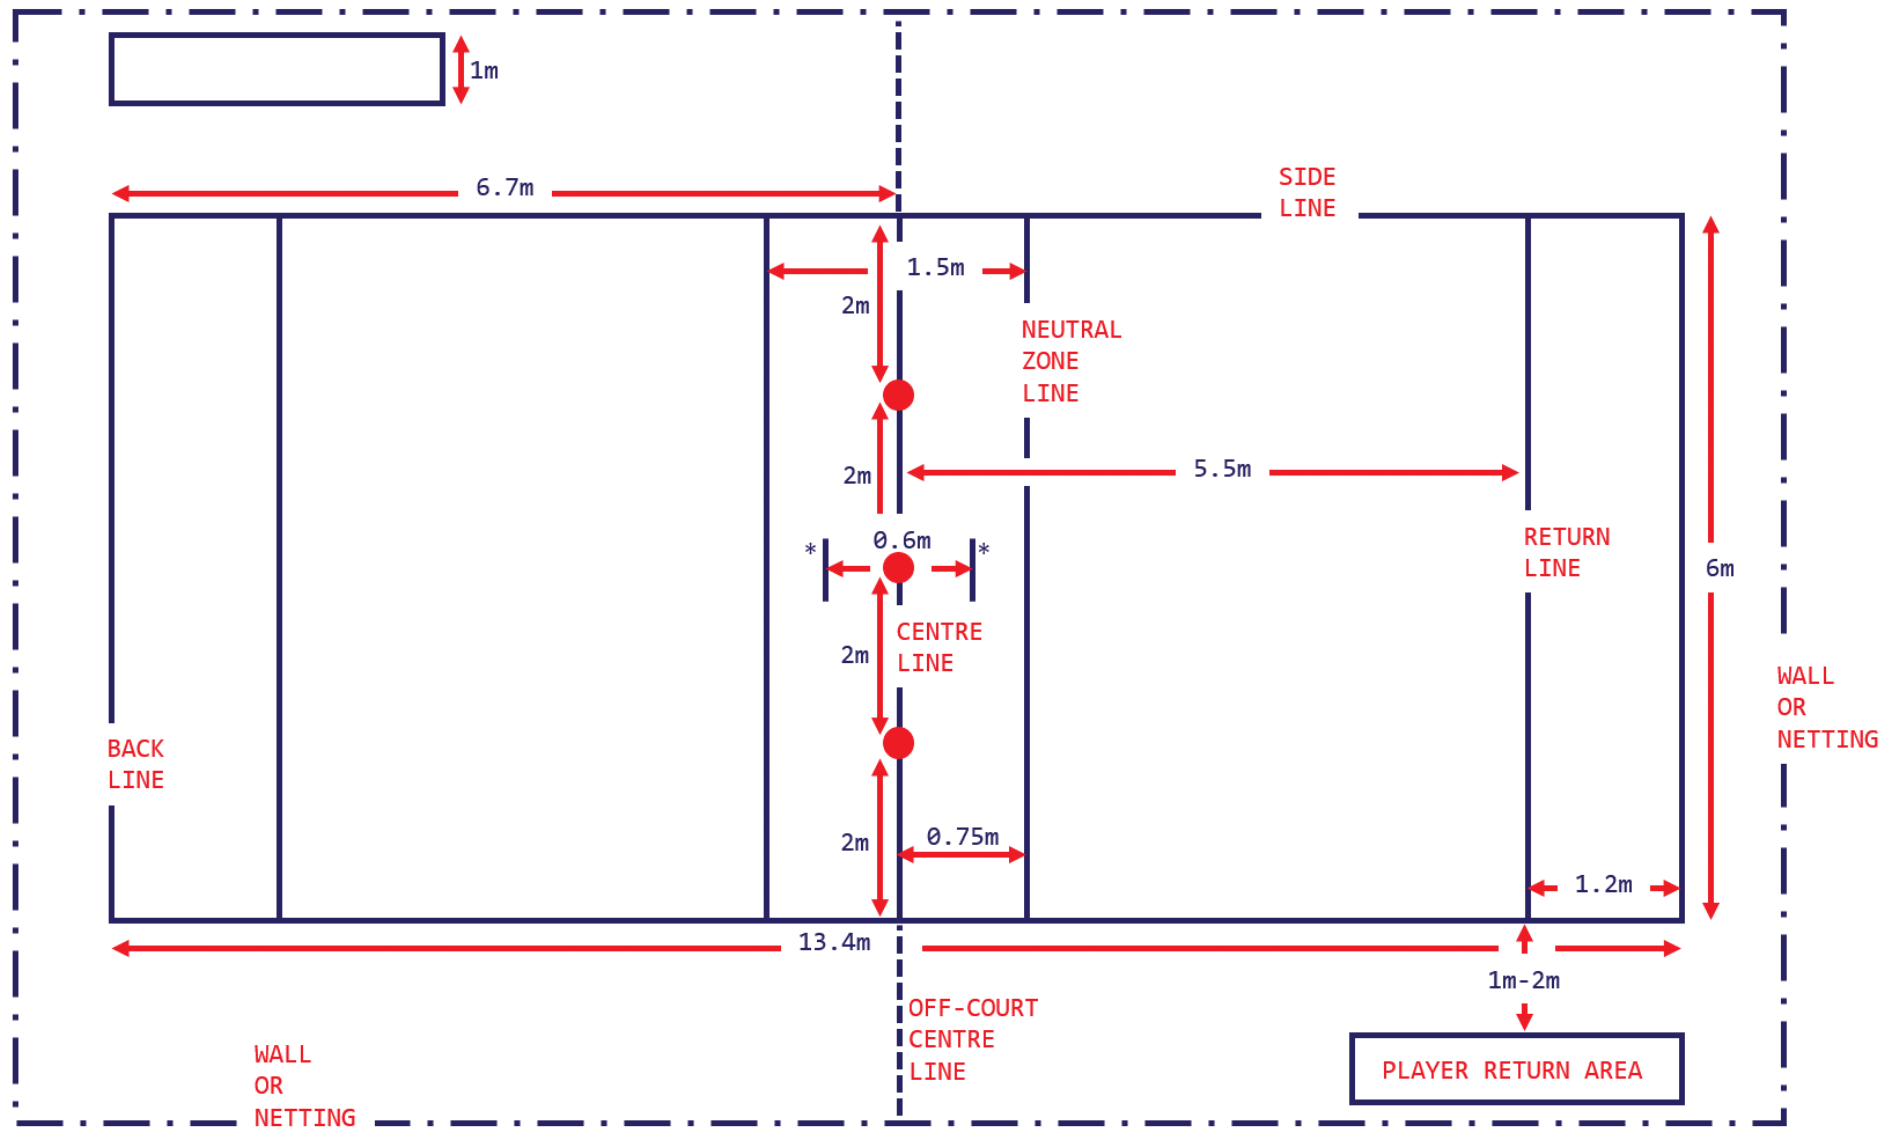

ADULT & UNDER 16's DODGEBALL COURT DIMENSIONS

COURT LENGTH

16m Minimum - 17.99m Maximum

If hall space is 19m or above use 17m court length with minimum 1m retriever area each end

If hall space is between 18m and 19m use 1m retriever area each end plus remainder as court length

If hall space is under 18m play full wall to wall

UNDER 13 's DODGEBALL COURT DIMENSIONS

COURT LENGTH
16m Minimum - 17m Maximum

*Recommended additional contested ball lines for under 13's

UNDER 11 's / 9 's DODGEBALL COURT DIMENSIONS

COURT SIZE

Use of outside lines of badminton court are recommended for outside court markings

*Recommended additional contested ball lines