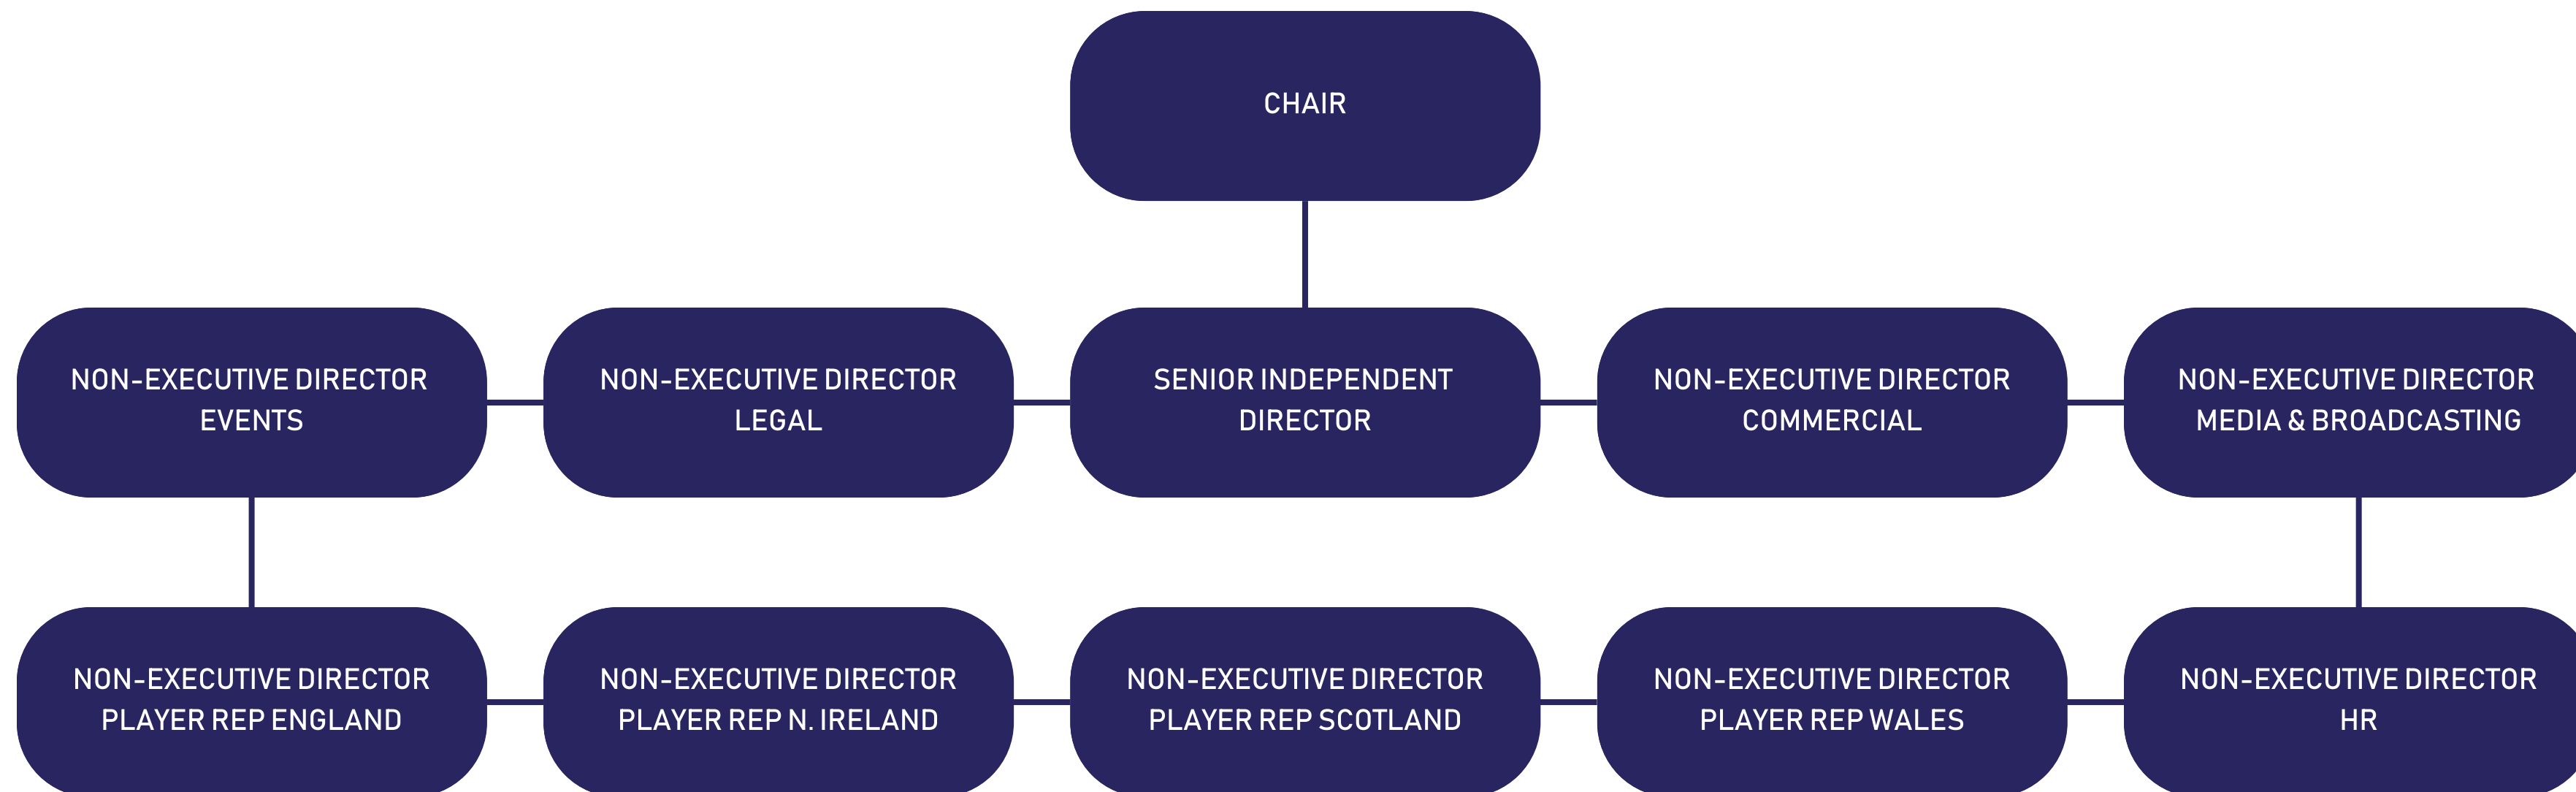

BRITISH DODGEBALL ORGANISATIONAL CHART

REGIONAL DEVELOPMENT OFFICERS

- NORTH ENGLAND
- CENTRAL ENGLAND
- SOUTH WEST ENGLAND
- SOUTH EAST ENGLAND
- NORTHERN IRELAND
- SCOTLAND
- WALES

Our Regional Development Officers are employed to grow the game of dodgeball in their region of the UK through the delivery of events, supporting clubs and organisations to offer more dodgeball and providing training.

Our Regional Development Officers are line managed by the Senior Management Team.