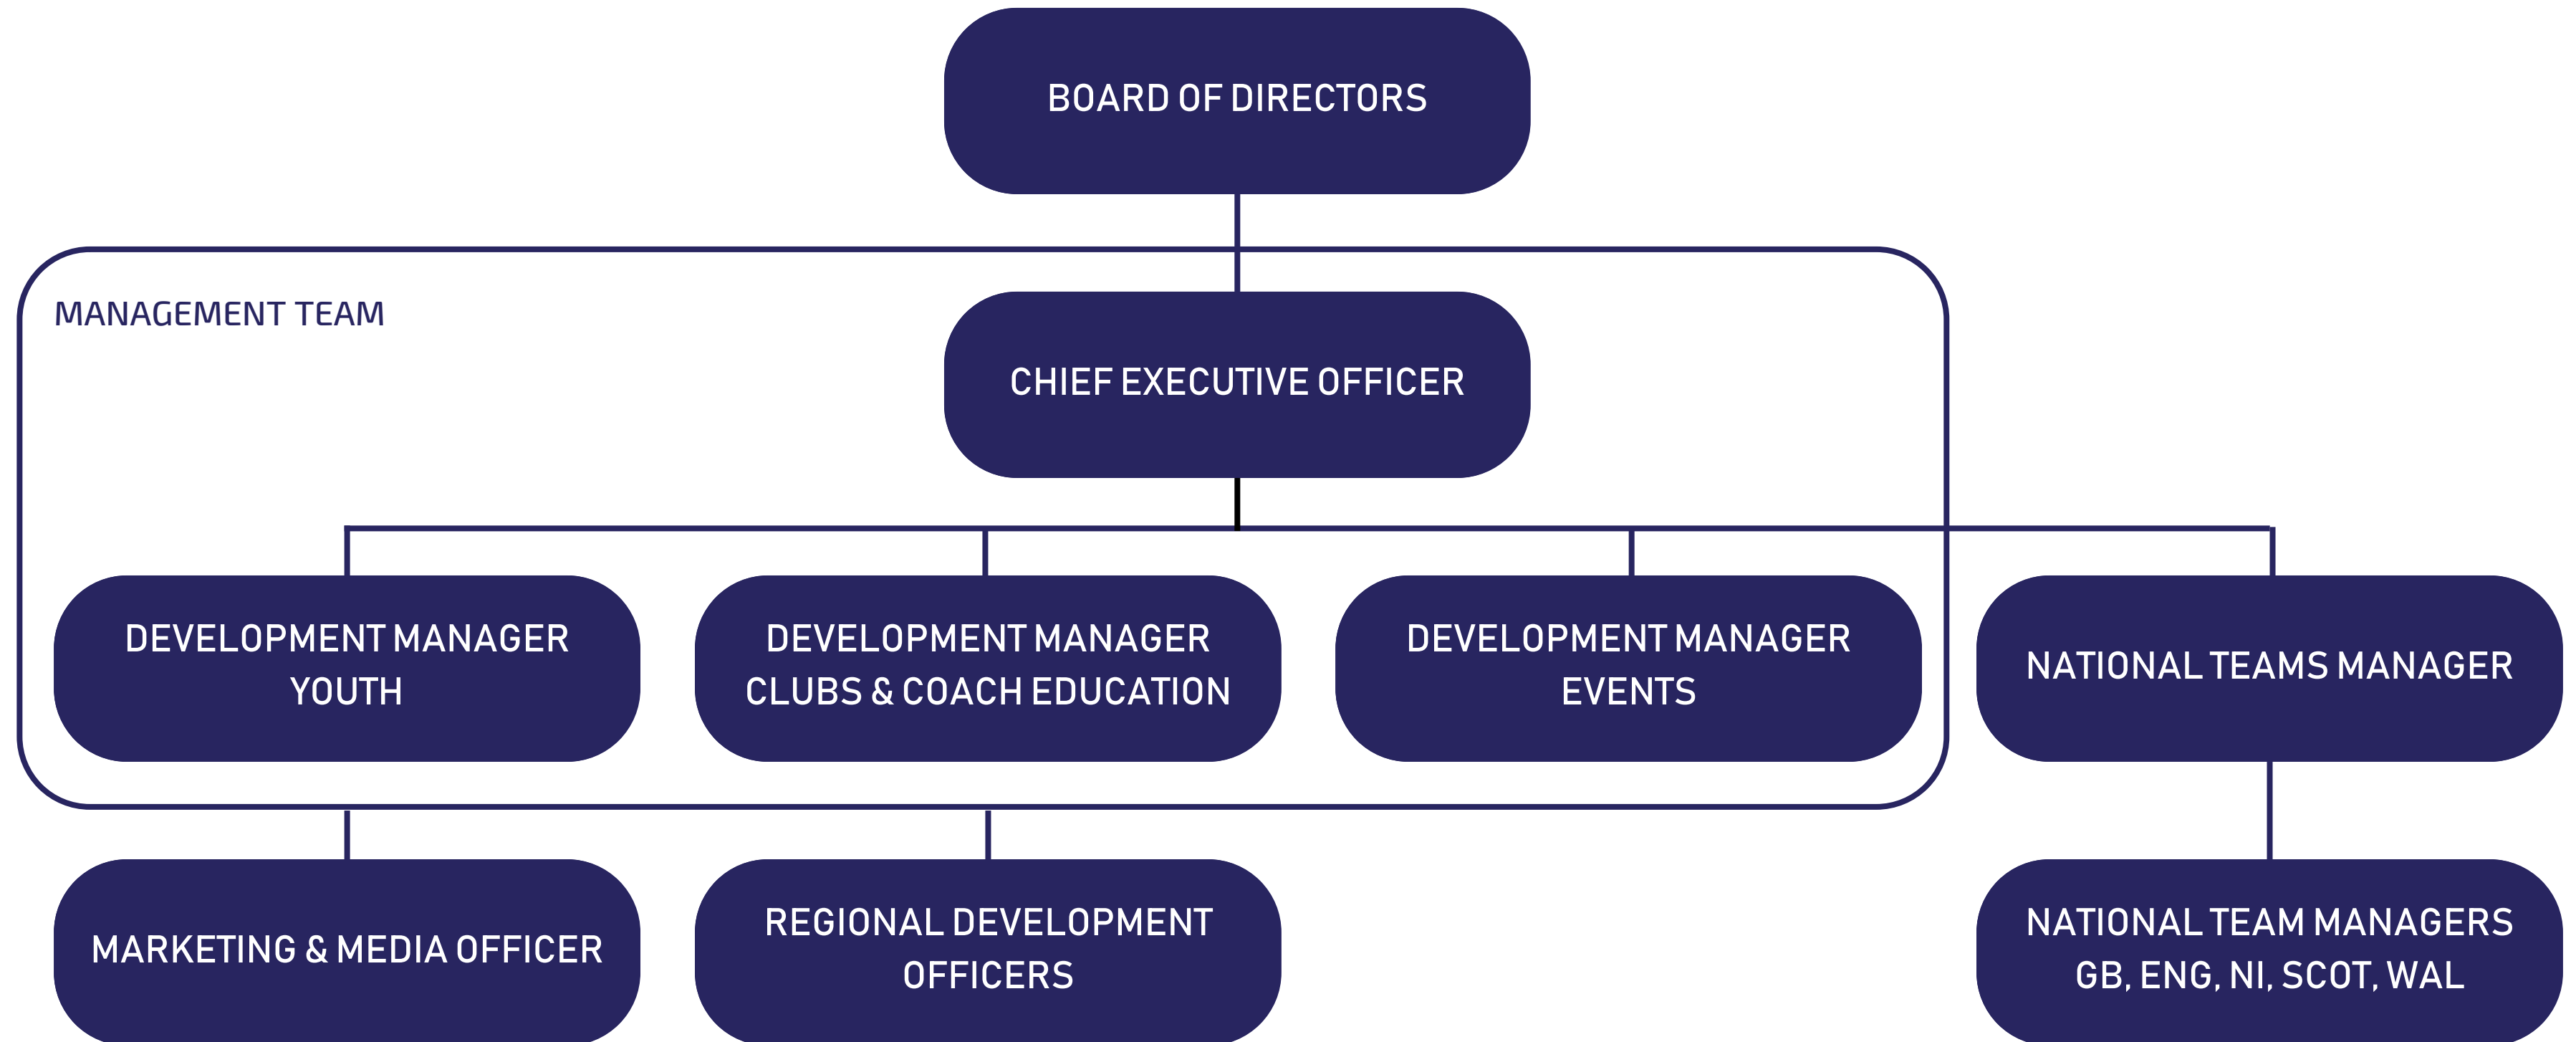

BRITISH DODGEBALL ORGANISATIONAL CHART

REGIONAL DEVELOPMENT OFFICERS

- NORTH ENGLAND
- CENTRAL ENGLAND
- SOUTH WEST ENGLAND
- SOUTH EAST ENGLAND
- NORTHERN IRELAND
- SCOTLAND
- WALES

Our Regional Development Officers are employed to grow the game of dodgeball in their region of the UK through the delivery of events, supporting clubs and organisations to offer more dodgeball and providing training.

Our Regional Development Officers are line managed by the Senior Management Team.