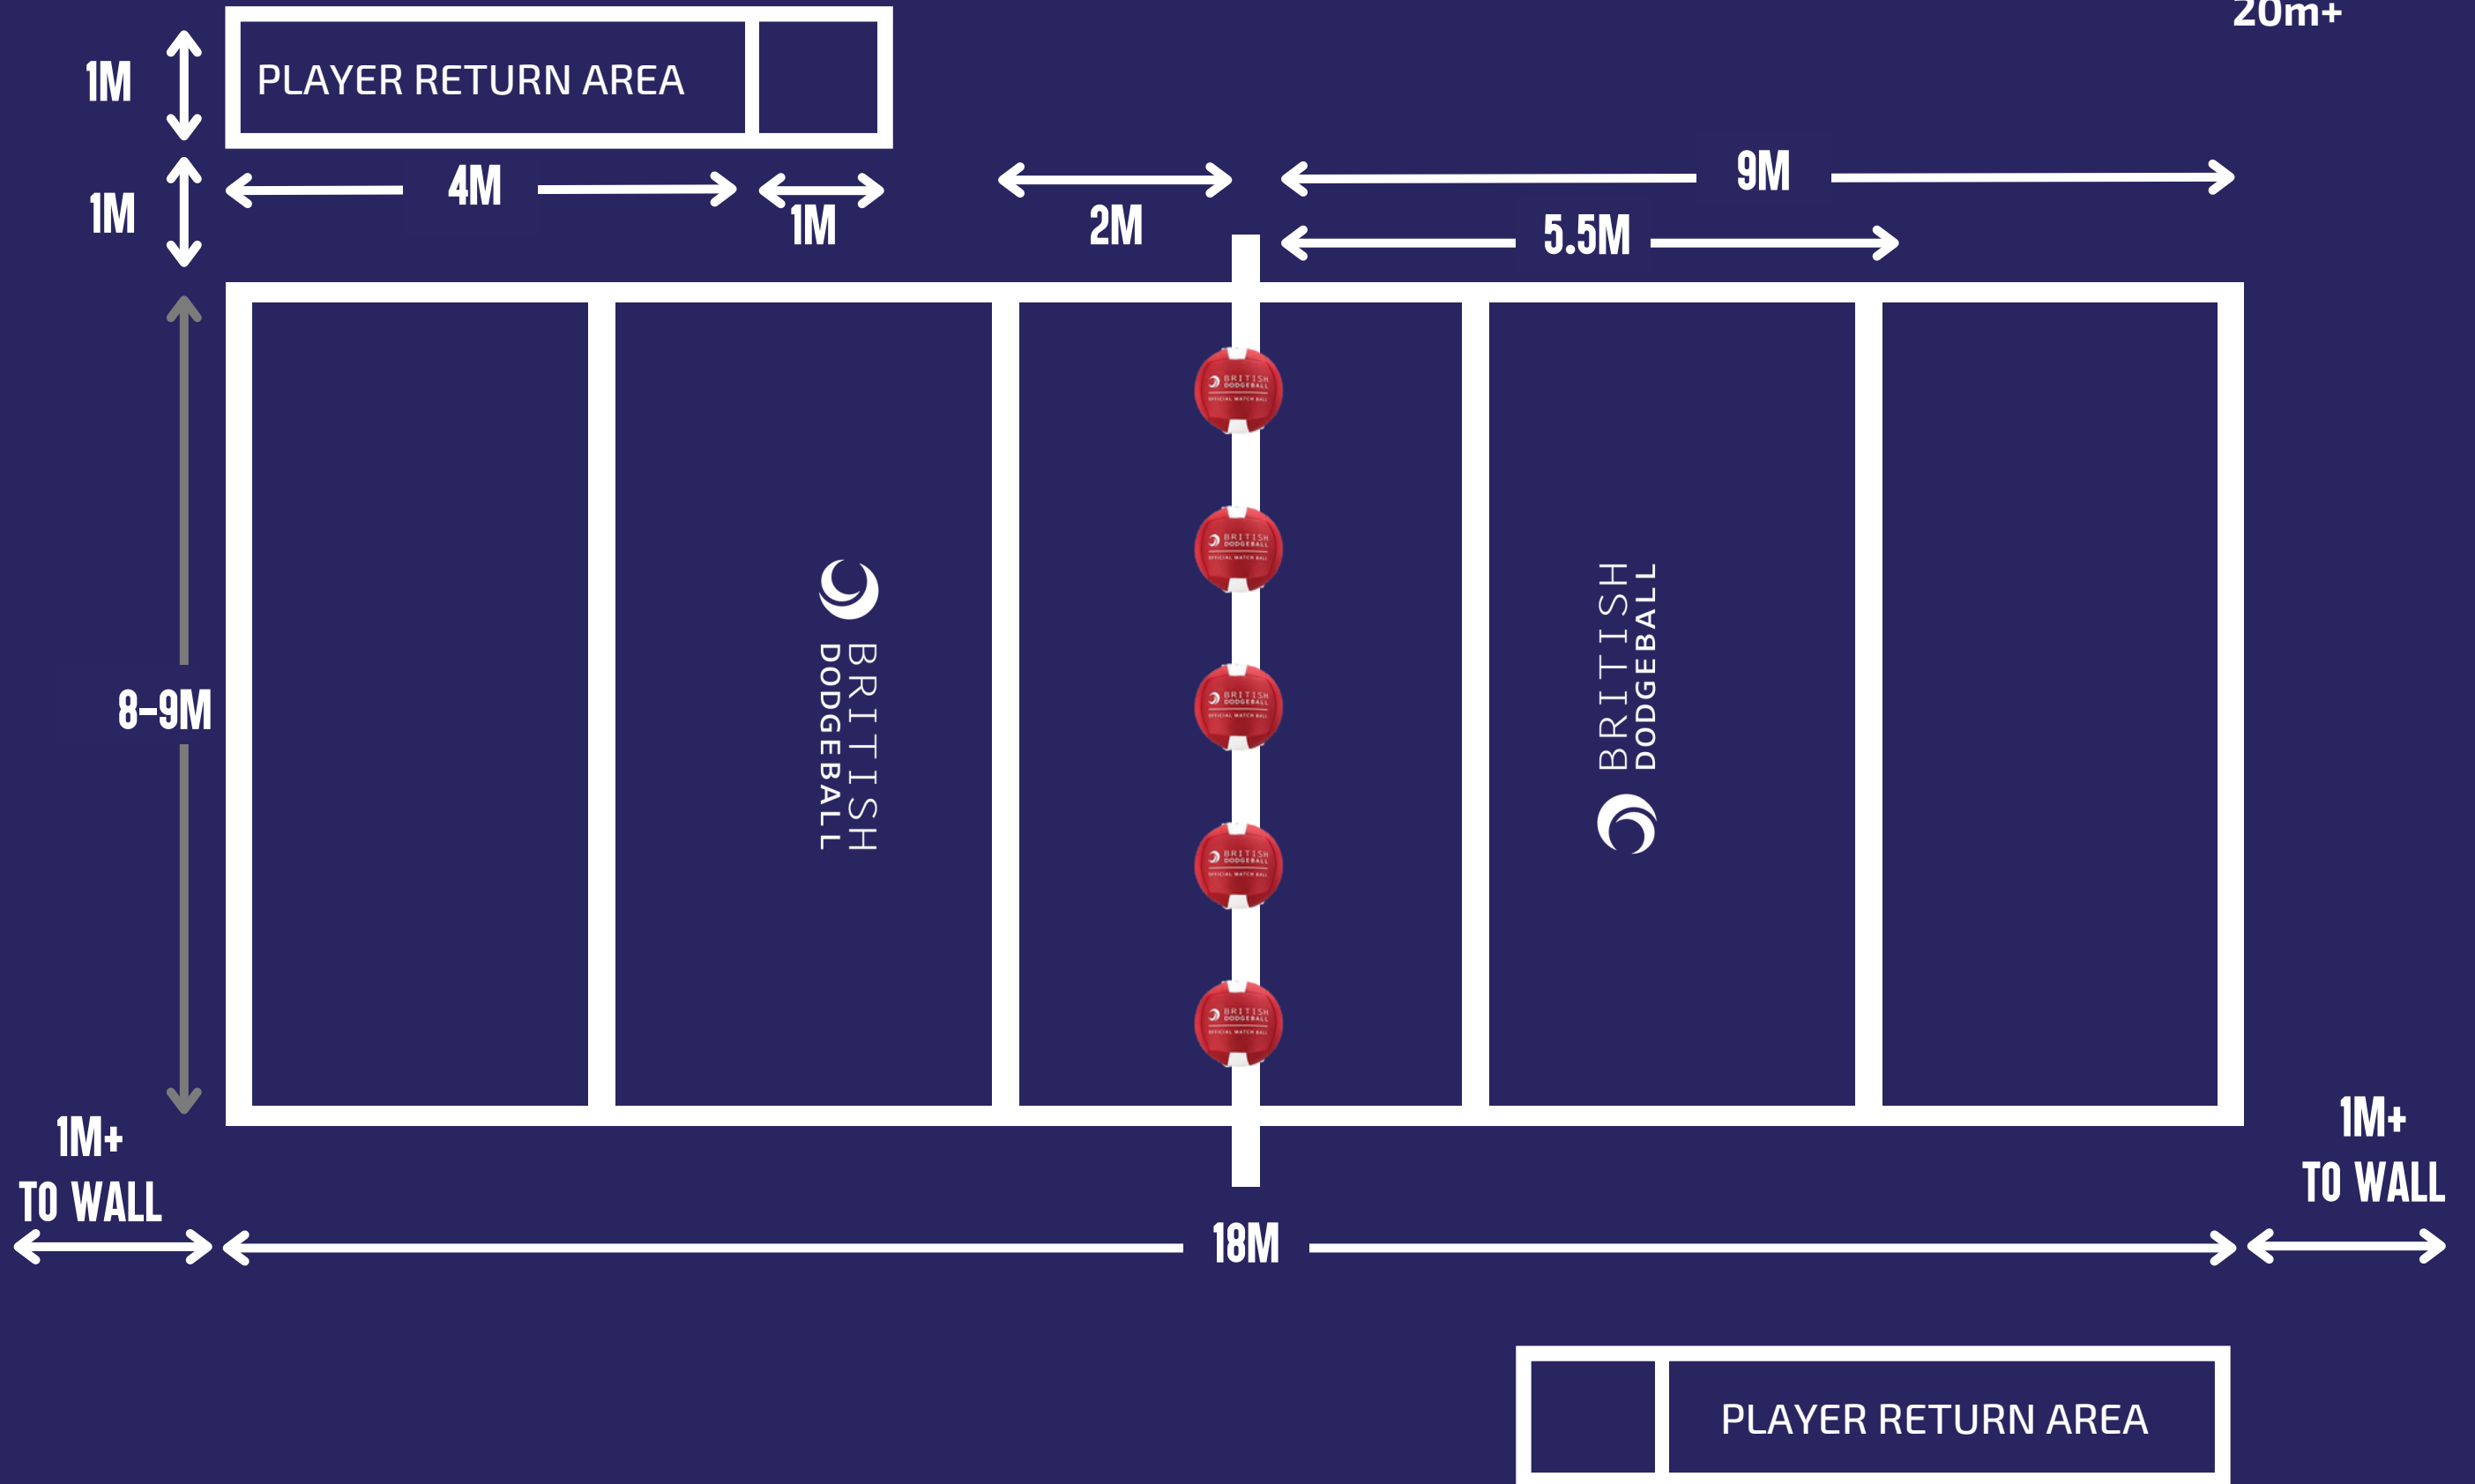

# BRITISH DODGEBALL COURT - STANDARD EVENT COURT

Available length:  
18m+

# EDF/WDBF - ENGLISH SUPER LEAGUE & LEAGUE 1

Available length:  
20m+

# NO NEUTRAL ZONE - SMALL VENUE ADAPTATION

Available length:  
16m-18m