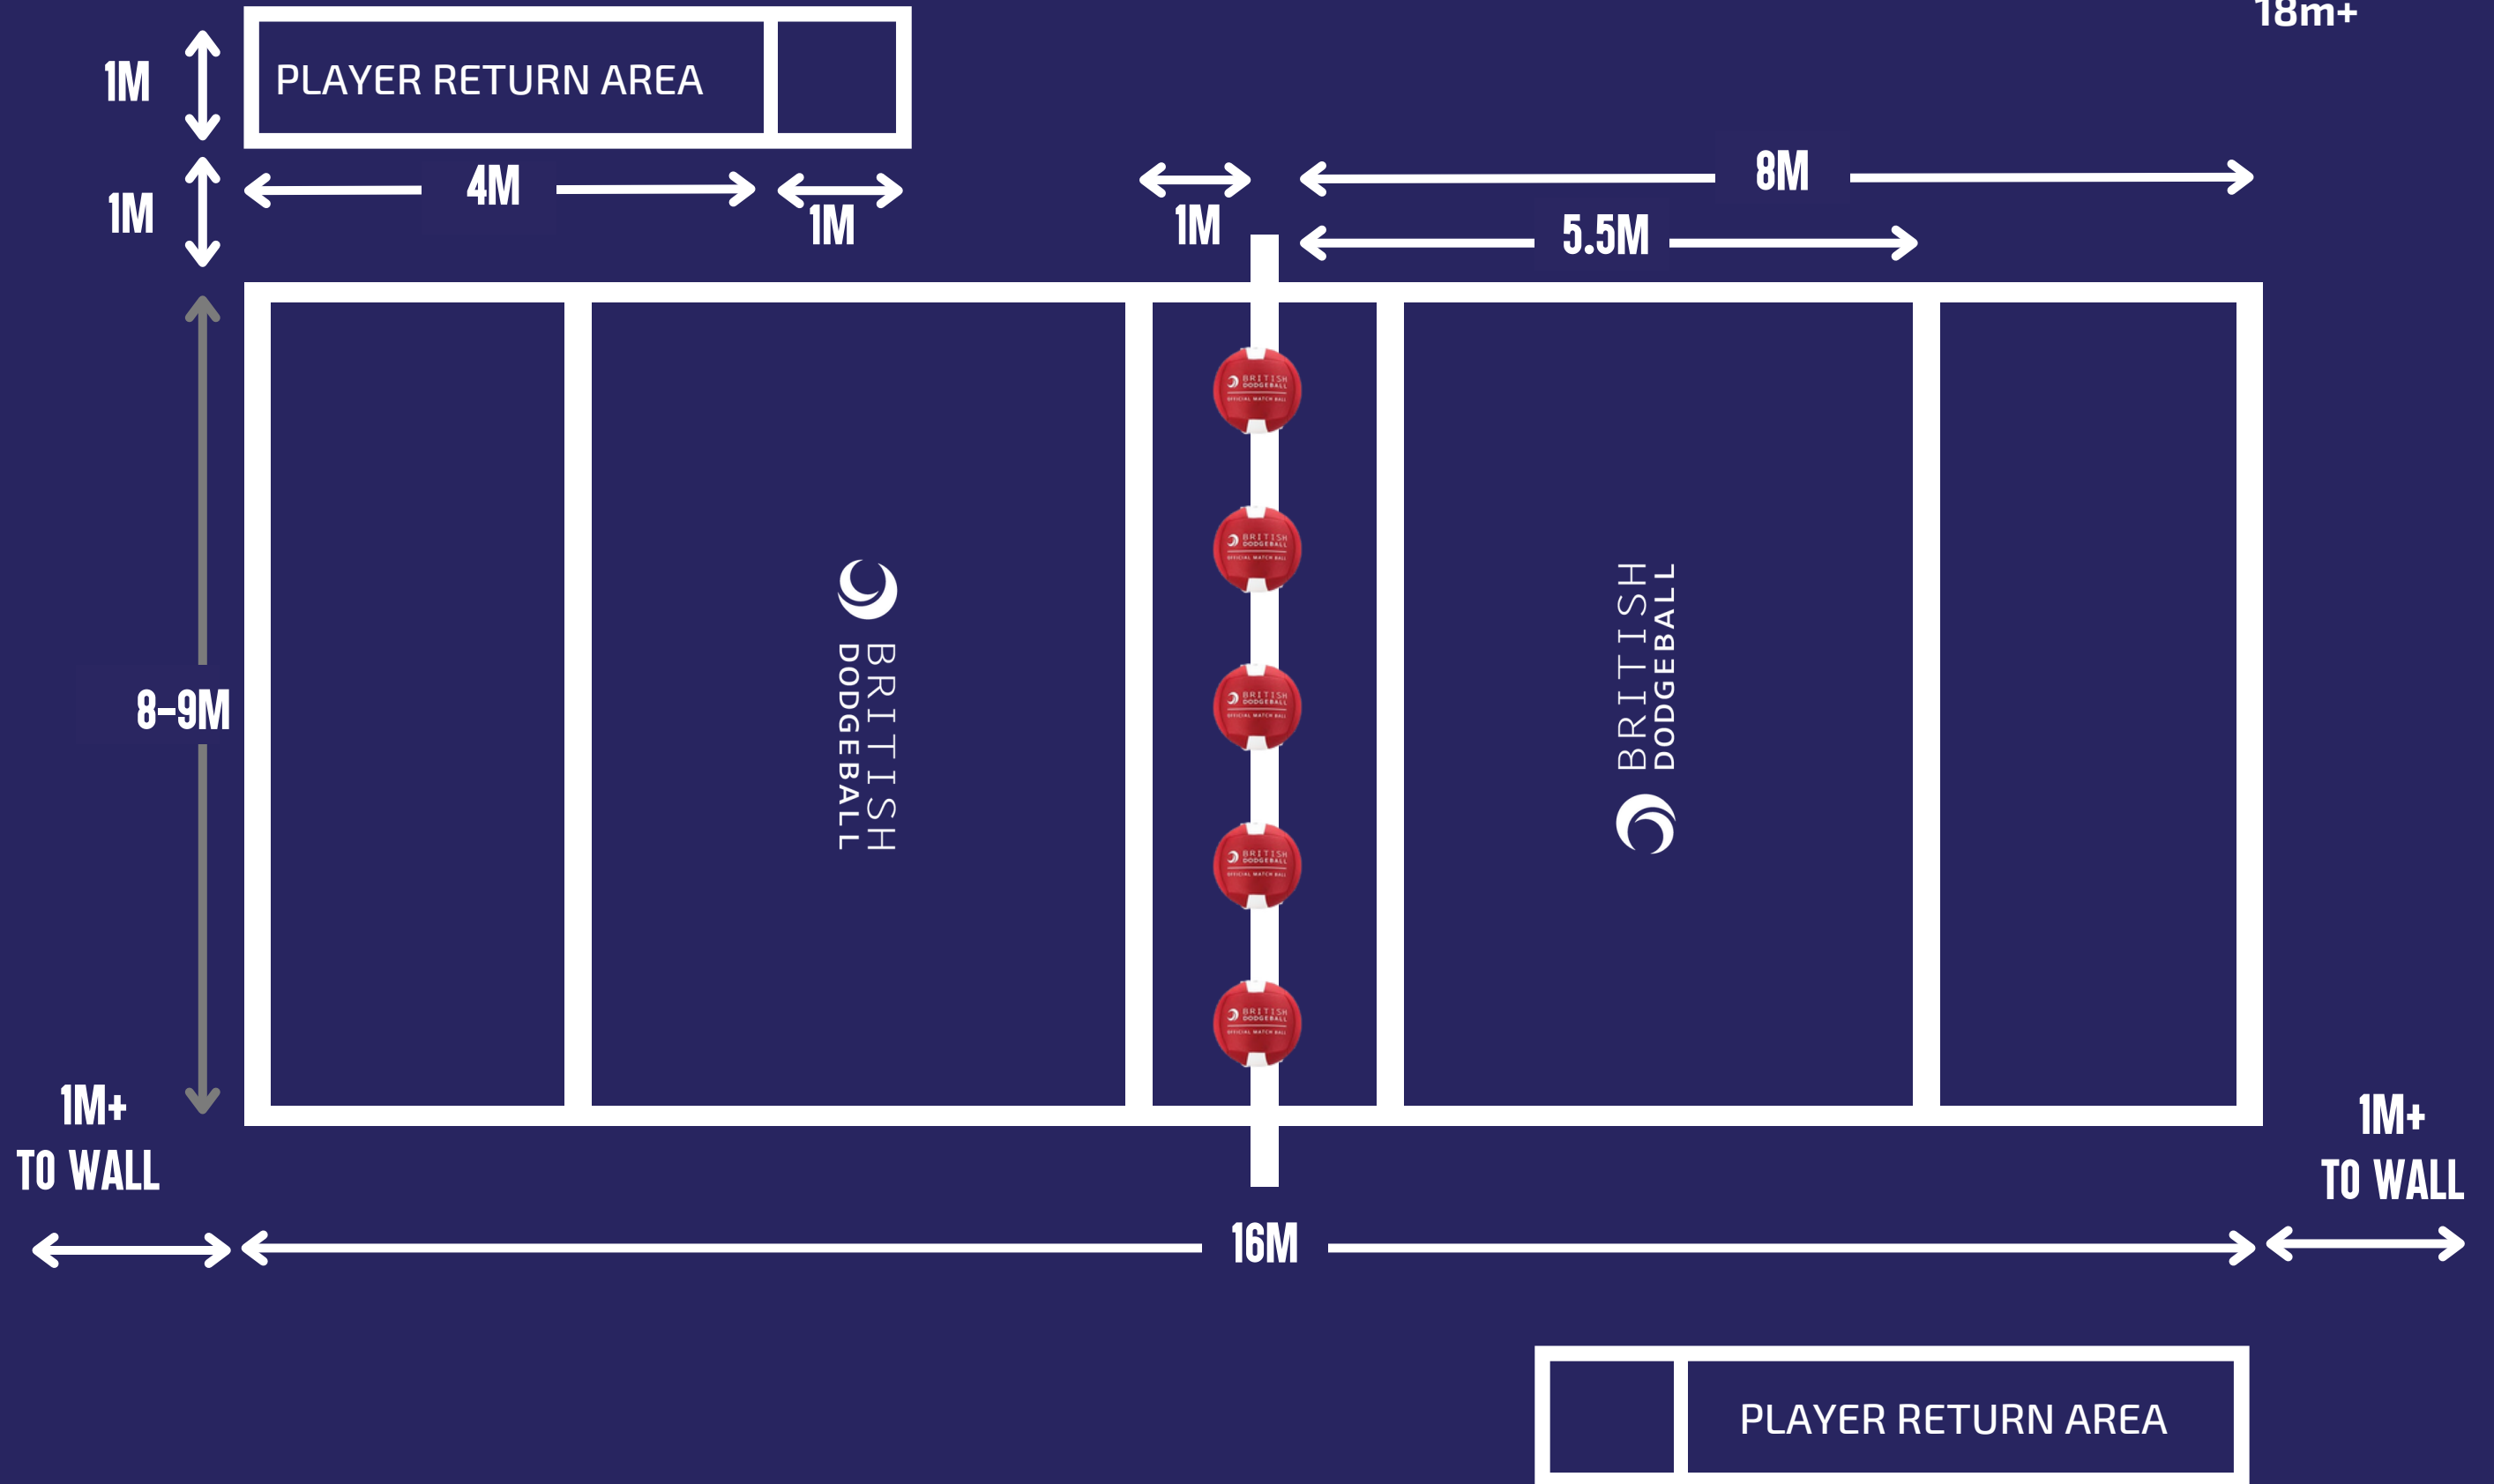

# BRITISH DODGEBALL COURT - STANDARD EVENT COURT

Available length:  
18m+

# EDF/WDBF - ENGLISH SUPER LEAGUE & LEAGUE 1

Available length:  
20m+

# NO NEUTRAL ZONE - SMALL VENUE ADAPTATION

Available length:  
16m-18m